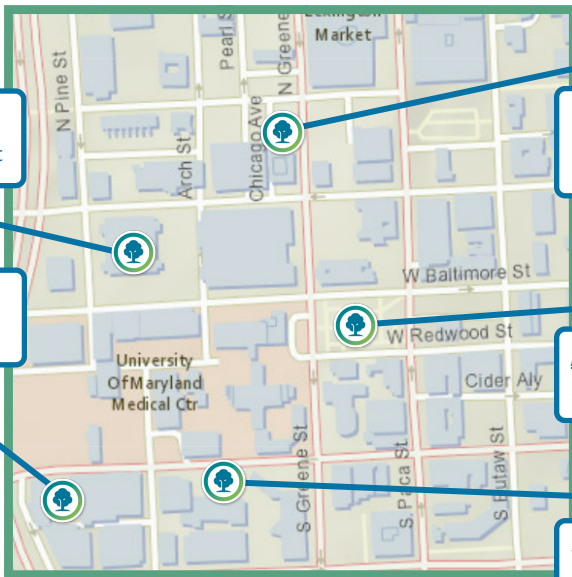

OFFICE OF SUSTAINABILITY

Flip this postcard over for
a map of parks and green
spaces on UMB's campus!

HSRFIII Courtyard

670 W. Baltimore St

IHV Courtyard

725 W. Lombard St

Scan this QR code for a detailed,
interactive map of green spaces in
and around Baltimore City!

**Greene Street
Pocket Park**

110 N. Greene St

Plaza Park

500 W Redwood St

**School of Nursing
Courtyard**

621 W. Lombard St